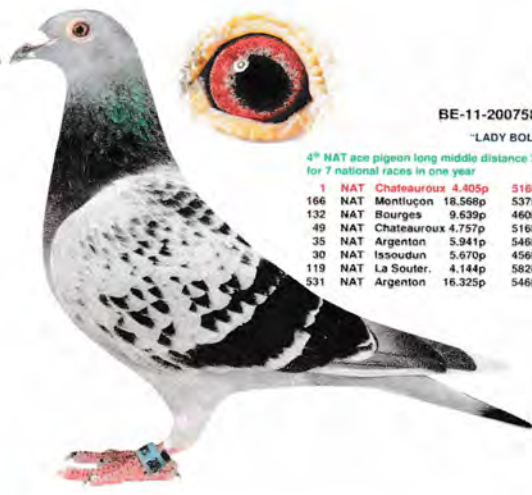

BE-11-2007582
"LADY BOLT"

4th NAT ace pigeon long middle distance 2013
for 7 national races in one year

- 1 NAT Chateauroux 4.405p 516km
- 166 NAT Montluçon 16.568p 537km
- 132 NAT Bourges 9.639p 460km
- 49 NAT Chateauroux 4.757p 516km
- 35 NAT Argenton 5.941p 546km
- 30 NAT Issoudun 5.670p 456km
- 119 NAT La Souter. 4.144p 582km
- 531 NAT Argenton 16.325p 546km