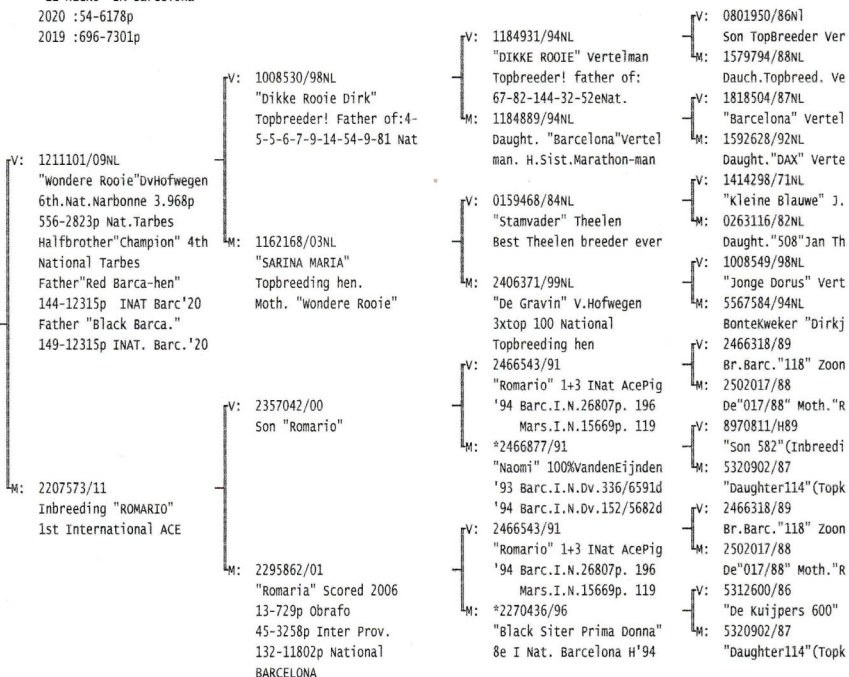

BE-11-2007582

"LADY BOLT"

2289380/16

"EL NEGRO" 2X Barcelona

2020 :54-6178p

2019 :696-7301p